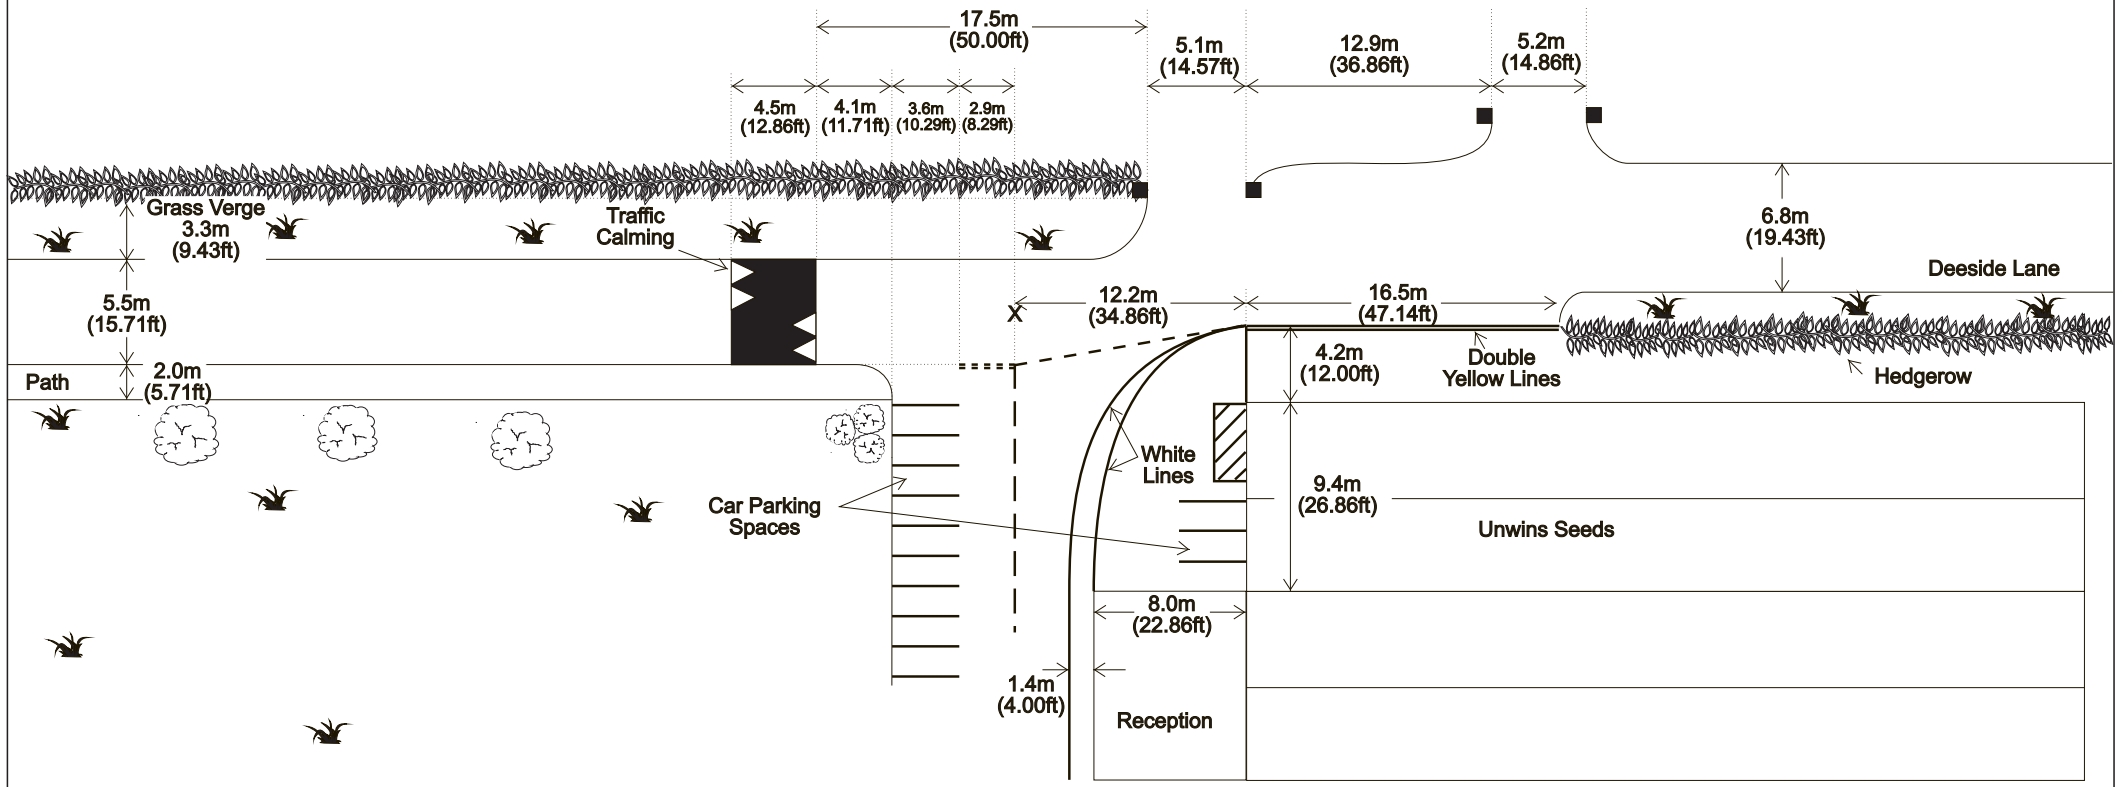

Prepared by :-
 Intec Enquiry Agency, P.O. Box 530,
 Earl Road, Mold, Clwyd. CH7 6DH.
 Tel:-01352 758230 Fax:- 01352 750321

NOT TO SCALE
 © Copyright Intec Enquiry Agency

Road Traffic Accident Sketch Plan.
 Location:- Junction of Unwins Seeds Car Park
 and Deeside Lane, Nr Chester, Cheshire.
 19-12-xxxx.

KEY

-  = Grass
- X** = Datum Point (For Photographs)